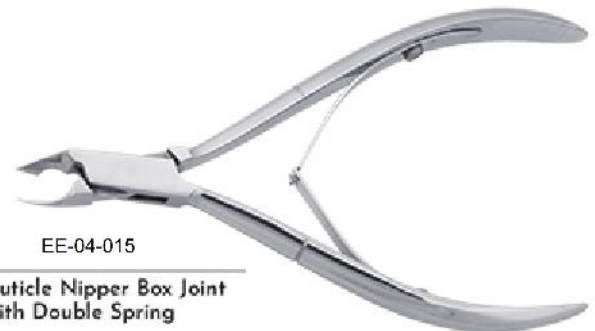

EE-04-007
Cuticle Nipper Lap Joint
with Single Spring

EE-04-004
Cuticle Nipper Lap Joint
with Spiral Spring

EE-04-008
Cuticle Nipper Box Joint
with Single Spring

PROFESSIONAL
CUTICLE NIPPERS

EE-04-009

**Cuticle Nipper Box Joint
Round Style with Single
Spring**

EE-04-013

**Cuticle Nipper Lap Joint
with Double Spring**

EE-04-010

**Cuticle Nipper Box Joint
with Single Spring**

EE-04-014

**Cuticle Nipper Box Joint
with Double Spring**

EE-04-011

**Cuticle Nipper Lap Joint
with Double Spring**

EE-04-015

**Cuticle Nipper Box Joint
with Double Spring**

EE-04-012

**Cuticle Nipper Lap Joint
Round Style with Double
Spring**

EE-04-016

**Cuticle Nipper Box Joint
Double Spring with Lock**

EE-04-051
Nail Cutter with wire
Spring