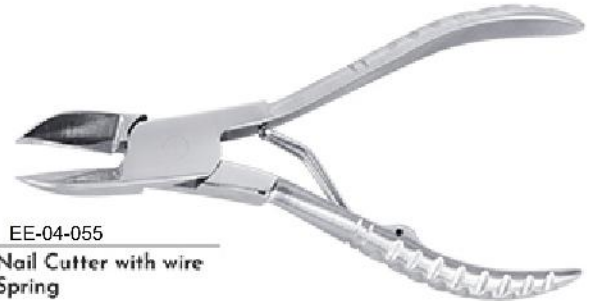

EE-04-013

**Cuticle Nipper Lap Joint
with Double Spring**

EE-04-010

**Cuticle Nipper Box Joint
with Single Spring**

EE-04-014

**Cuticle Nipper Box Joint
with Double Spring**

EE-04-011

**Cuticle Nipper Lap Joint
with Double Spring**

EE-04-015

**Cuticle Nipper Box Joint
with Double Spring**

EE-04-012

**Cuticle Nipper Lap Joint
Round Style with Double
Spring**

EE-04-016

**Cuticle Nipper Box Joint
Double Spring with Lock**

EE-04-051
Nail Cutter with wire
Spring