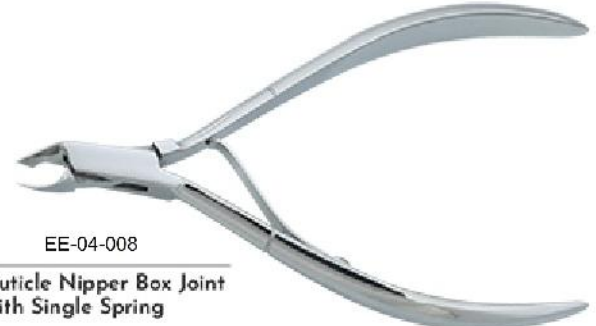

EE-04-005
Cuticle Nipper Lap Joint
with Single Spring

EE-04-002
Cuticle Nipper Lap Joint
with Spiral Spring

EE-04-006
Cuticle Nipper Lap Joint
Round Style with Single
Spring

EE-04-003
Cuticle Nipper Lap Joint
with Spiral Spring

EE-04-007
Cuticle Nipper Lap Joint
with Single Spring

EE-04-004
Cuticle Nipper Lap Joint
with Spiral Spring

EE-04-008
Cuticle Nipper Box Joint
with Single Spring

PROFESSIONAL
CUTICLE NIPPERS

EE-04-009

**Cuticle Nipper Box Joint
Round Style with Single
Spring**