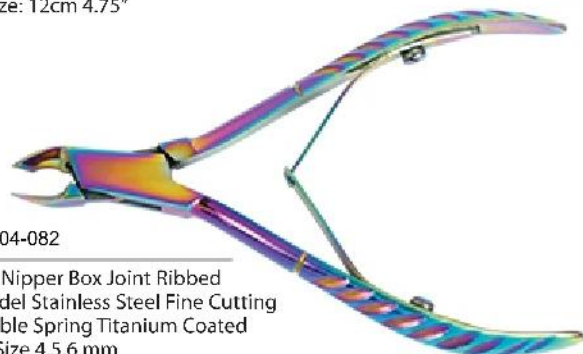

EE-04-076
Nail Plier Extra Strong
Ribbed Handel Back Lock
Stainless Steel Fine Cutting
Size: 13 cm 5.25"

EE-04-077
Nail Plier Extra Strong
Texture Handel Back Lock
Stainless Steel
Size: 15.6 cm 6"

EE-04-001
Moon shape clippers Cutter
Box Joint Texture Handel
Stainless Steel Double Spring
Size: 13cm 5"

EE-04-079
Head Nail Cutter
Plain Handel Double Spring
Stainless Steel Fine Cutting
Size: 12 cm 4.75"

EE-04-080

Nail Clipper Lap Joint Plain
Handel Stainless Steel Fine
Cutting Single Spring
Tip Size 4.5.6.8 mm
Size : 10cm 4"

EE-04-081

Nail Clipper Lap Joint Finger
Grip Handel Stainless Steel
Fine Cutting Double Spring
Tip Size 11.12.13.14 mm
Size : 12cm 4.75"

EE-04-082

Nail Nipper Box Joint Ribbed
Handel Stainless Steel Fine Cutting
Double Spring Titanium Coated
Tip Size 4.5.6 mm

EE-04-083

Nail Clipper Lap Joint Plain
Straight Handel Stainless Steel
Fine Cutting Double Spring
Tip Size 4.5.6.7 mm
Size : 11cm 4.25"

EE-04-084

Cuticle and nipper scissors
Stainless Steel Fine Cutting
Size: 10cm 4"