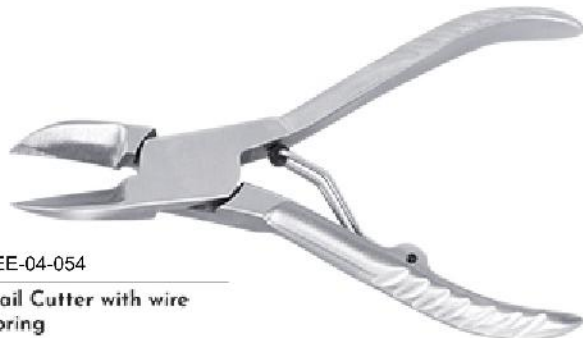

EE-04-015

**Cuticle Nipper Box Joint
with Double Spring**

EE-04-012

**Cuticle Nipper Lap Joint
Round Style with Double
Spring**

EE-04-016

**Cuticle Nipper Box Joint
Double Spring with Lock**

EE-04-051
Nail Cutter with wire
Spring

EE-04-055
Nail Cutter with wire
Spring

EE-04-052
Nail Cutter with wire
Spring

EE-04-056
Nail Cutter with wire
Spring

EE-04-053
Nail Cutter with Double
Spring

EE-04-057
Nail Cutter Round Style
with Spiral Spring

EE-04-054
Nail Cutter with wire
Spring

EE-04-058
Side Nail Cutter with
Spiral Spring

EE-04-059

Toe Nail Cutter Moon Shaped
with Back Lock Stainless Steel
Size: 14 cm 5.5"

EE-04-063

Nail Cutter with wire
Spring