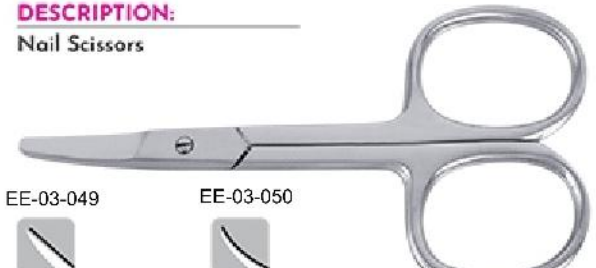

DESCRIPTION:

Nail Scissors

EE-03-049

EE-03-050

STR

CVD