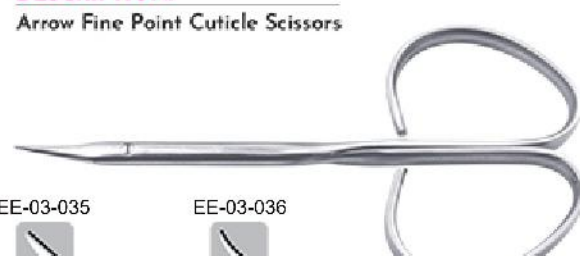

DESCRIPTION:

Arrow Fine Point Cuticle Scissors

EE-03-035

STR

EE-03-036

CVD

DESCRIPTION:

Classical Arrow Point Cuticle Scissors