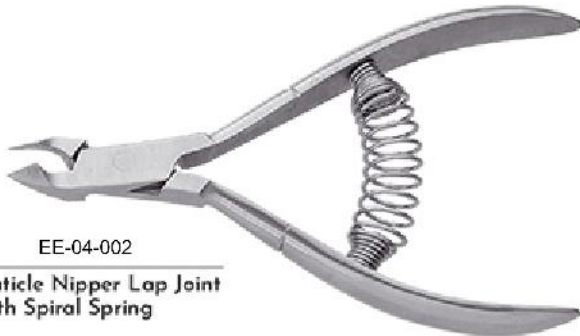

CVD

DESCRIPTION:

Spring Scissors

PROFESSIONAL CUTICLE NIPPERS, NAIL & SIDE CUTTER

*All our Nippers and Cutters model are available
in wide range of colors & animal print.*

EE-04-001
Cuticle Nipper Lap Joint
with Spiral Spring

EE-04-005
Cuticle Nipper Lap Joint
with Single Spring

EE-04-002
Cuticle Nipper Lap Joint
with Spiral Spring

EE-04-006
Cuticle Nipper Lap Joint
Round Style with Single
Spring

EE-04-003
Cuticle Nipper Lap Joint
with Spiral Spring