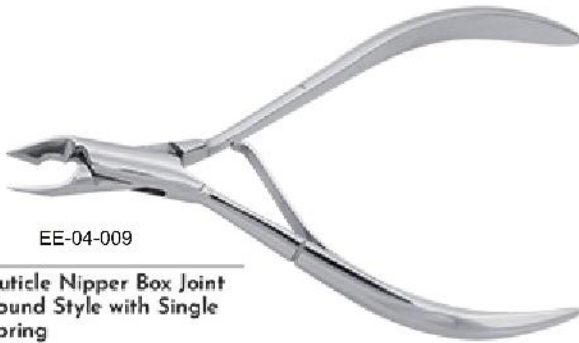

EE-04-005
Cuticle Nipper Lap Joint
with Single Spring

EE-04-002
Cuticle Nipper Lap Joint
with Spiral Spring

EE-04-006
Cuticle Nipper Lap Joint
Round Style with Single
Spring

EE-04-003
Cuticle Nipper Lap Joint
with Spiral Spring

EE-04-007
Cuticle Nipper Lap Joint
with Single Spring

EE-04-004
Cuticle Nipper Lap Joint
with Spiral Spring

EE-04-008
Cuticle Nipper Box Joint
with Single Spring

PROFESSIONAL
CUTICLE NIPPERS

EE-04-009

**Cuticle Nipper Box Joint
Round Style with Single
Spring**

EE-04-013

**Cuticle Nipper Lap Joint
with Double Spring**

EE-04-010

**Cuticle Nipper Box Joint
with Single Spring**

EE-04-014

**Cuticle Nipper Box Joint
with Double Spring**

EE-04-011

**Cuticle Nipper Lap Joint
with Double Spring**