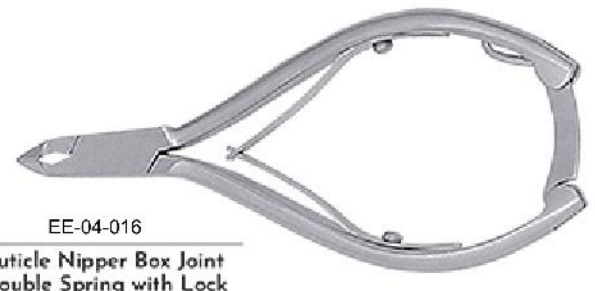

EE-04-005
Cuticle Nipper Lap Joint
with Single Spring

EE-04-002
Cuticle Nipper Lap Joint
with Spiral Spring

EE-04-006
Cuticle Nipper Lap Joint
Round Style with Single
Spring

EE-04-003
Cuticle Nipper Lap Joint
with Spiral Spring

EE-04-007
Cuticle Nipper Lap Joint
with Single Spring

EE-04-004
Cuticle Nipper Lap Joint
with Spiral Spring

EE-04-008
Cuticle Nipper Box Joint
with Single Spring

PROFESSIONAL
CUTICLE NIPPERS

EE-04-009

**Cuticle Nipper Box Joint
Round Style with Single
Spring**

EE-04-013

**Cuticle Nipper Lap Joint
with Double Spring**

EE-04-010

**Cuticle Nipper Box Joint
with Single Spring**

EE-04-014

**Cuticle Nipper Box Joint
with Double Spring**

EE-04-011

**Cuticle Nipper Lap Joint
with Double Spring**

EE-04-015

**Cuticle Nipper Box Joint
with Double Spring**

EE-04-012

**Cuticle Nipper Lap Joint
Round Style with Double
Spring**

EE-04-016

**Cuticle Nipper Box Joint
Double Spring with Lock**

EE-04-051
Nail Cutter with wire
Spring